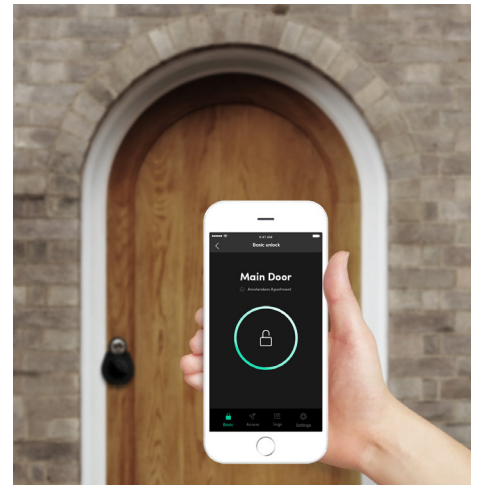

igloohome

Smart Keybox 3

The smart lock box for hassle-free sharing.

The igloohome Smart Keybox 3 is a smart lock box that stores keys, access cards, car key fobs and more for easy retrieval. Designed for vacation rental hosts, home, property and business owners, it is spacious and jam-packed with features for your convenience.

Available at
go.igloohome.co/keybox3

info@igloohome.co
(SG) +65 3129 2464 (US) +1 929 224 0688

MODES OF ACCESS

PIN Codes

Bluetooth Keys

Bigger is better

Compared to other Bluetooth lock boxes, the Smart Keybox 3 comes with much more interior storage space to hold house keys, access and transport cards, and even car key fobs for safe and easy handovers.

Versatility for your convenience

With two interchangeable shackle sizes, the Keybox is optimised for shackling on door knobs, handles and even fences. Alternatively, you can also mount it on walls or firm structures.

Your 24/7 reception

Let guests in any time of the day, even when you're miles away! The igloohome mobile app lets you manage access in the palm of your hands.

There's no need for users to download an app to receive PIN codes, or for you to be near the Keybox to grant access. You can simply send Bluetooth keys to track activity logs in real-time.*