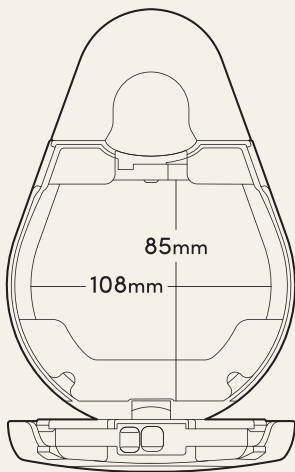

Keypad security lockout

Keypad is disabled after several incorrect PIN code attempts.

Relock reminder alert

Alerts you when you forget to close the Keybox.

Specifications

Storage Depth: 27mm

Slim Shackle

Net/Gross Weight

1.0 kg/1.1 kg

Body Material

**Zinc Alloy,
Al Alloy**

Shackle Material

**Hardened Steel,
Rubber**

Modes of Access

**PIN Code,
Bluetooth Key**

Certifications