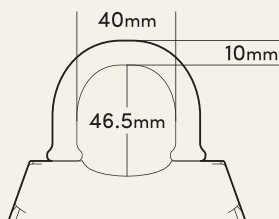

Keypad security lockout

Keypad is disabled after several incorrect PIN code attempts.

Relock reminder alert

Alerts you when you forget to close the Keybox.

Specifications

Storage Depth: 27mm

Slim Shackle

Net/Gross Weight