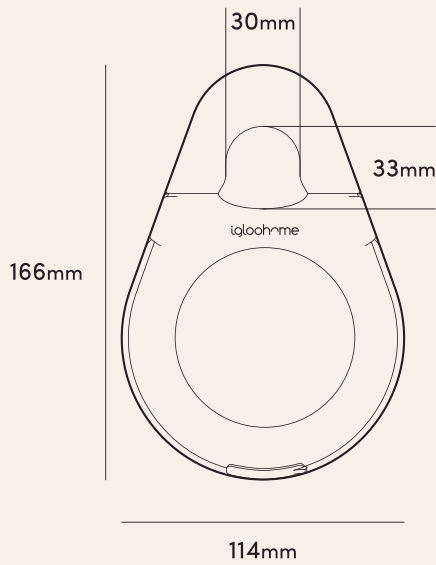

Keypad security lockout

Keypad is disabled after several incorrect PIN code attempts.

Relock reminder alert

Alerts you when you forget to close the Keybox.

Specifications

Storage Depth: 27mm

Slim Shackle

Net/Gross Weight

1.0 kg/1.1 kg

Body Material

**Zinc Alloy,
Al Alloy**

Shackle Material

**Hardened Steel,
Rubber**

Modes of Access

**PIN Code,
Bluetooth Key**

Certifications