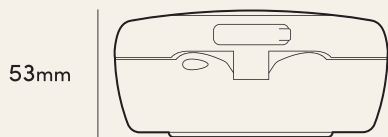

Keypad security lockout

Keypad is disabled after several incorrect PIN code attempts.

Relock reminder alert

Alerts you when you forget to close the Keybox.

Specifications

Storage Depth: 27mm

Slim Shackle

Net/Gross Weight