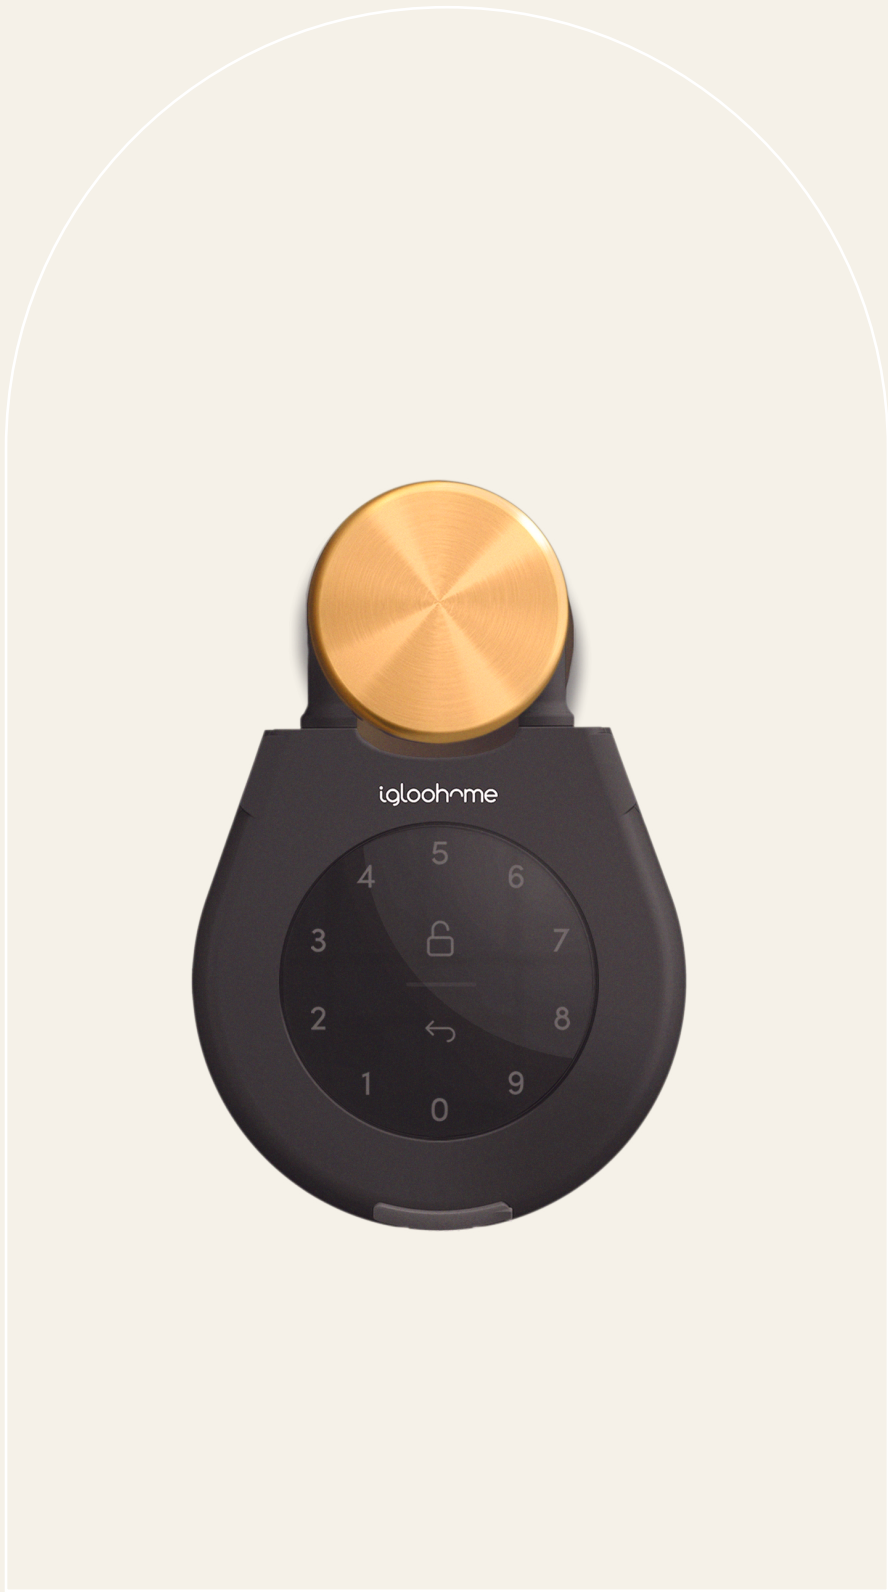

igloohome

Smart Keybox 3

The smart lock box for hassle-free sharing.

The igloohome Smart Keybox 3 is a smart lock box that stores keys, access cards, car key fobs and more for easy retrieval. Designed for vacation rental hosts, home, property and business owners, it is spacious and jam-packed with features for your convenience.

Available at
go.igloohome.co/keybox3

info@igloohome.co
(SG) +65 3129 2464 (US) +1 929 224 0688

MODES OF ACCESS

PIN Codes

Bluetooth Keys

Bigger is better

Compared to other Bluetooth lock boxes, the Smart Keybox 3 comes with much more interior storage space to hold house keys, access and transport cards, and even car key fobs for safe and easy handovers.

Versatility for your convenience

With two interchangeable shackle sizes, the Keybox is optimised for shackling on door knobs, handles and even fences. Alternatively, you can also mount it on walls or firm structures.

Your 24/7 reception

Let guests in any time of the day, even when you're miles away! The igloohome mobile app lets you manage access in the palm of your hands.

There's no need for users to download an app to receive PIN codes, or for you to be near the Keybox to grant access. You can simply send Bluetooth keys to track activity logs in real-time.*