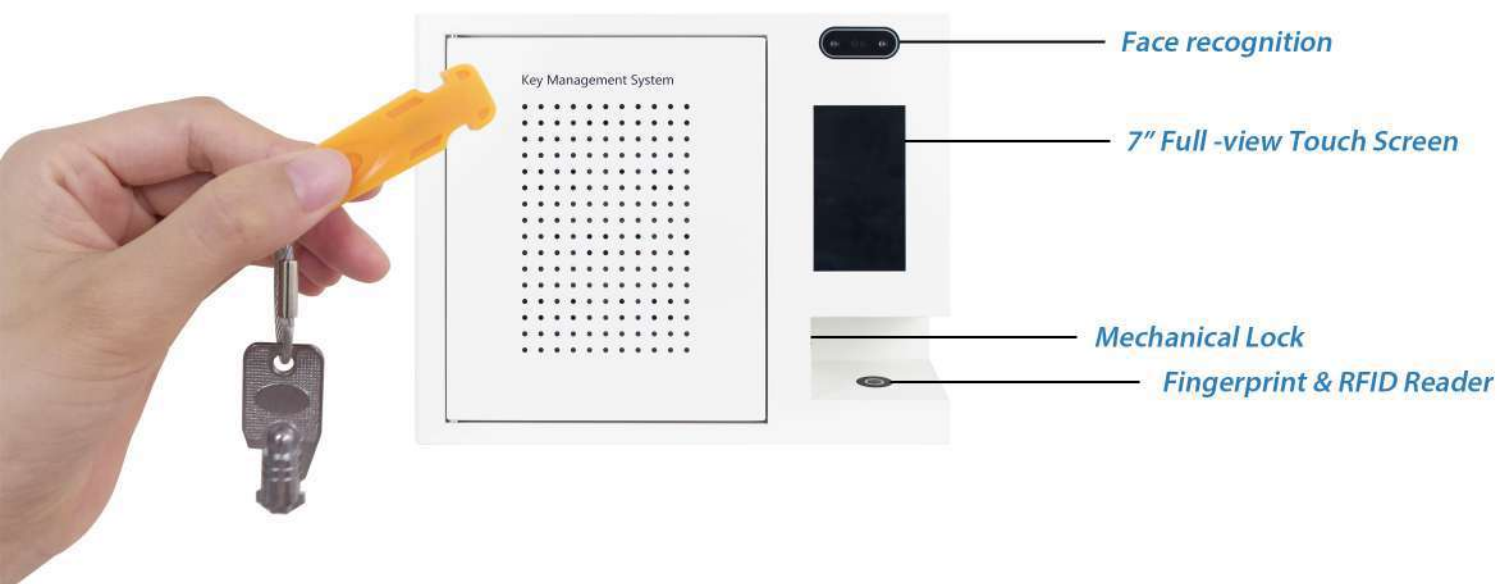

Features:

- 18 expandable, robust, long-life iFobs with secure key rings and RFID tags
- No extra seal between key and fob required
- Users with assigned access to certain keys, admin manages main authorities such as registering users and assigning access
- Event log
- Signalization of prolonged key absence
- Multilingual functionality
- Android touchscreen and system combing auditing, tracking and reporting of keys or keysets where the reports are exportable via USB connector
- Immediate alarm for any overdue key take or return, with warning LED light in relative keyslots and audio
- Emergency key releasing