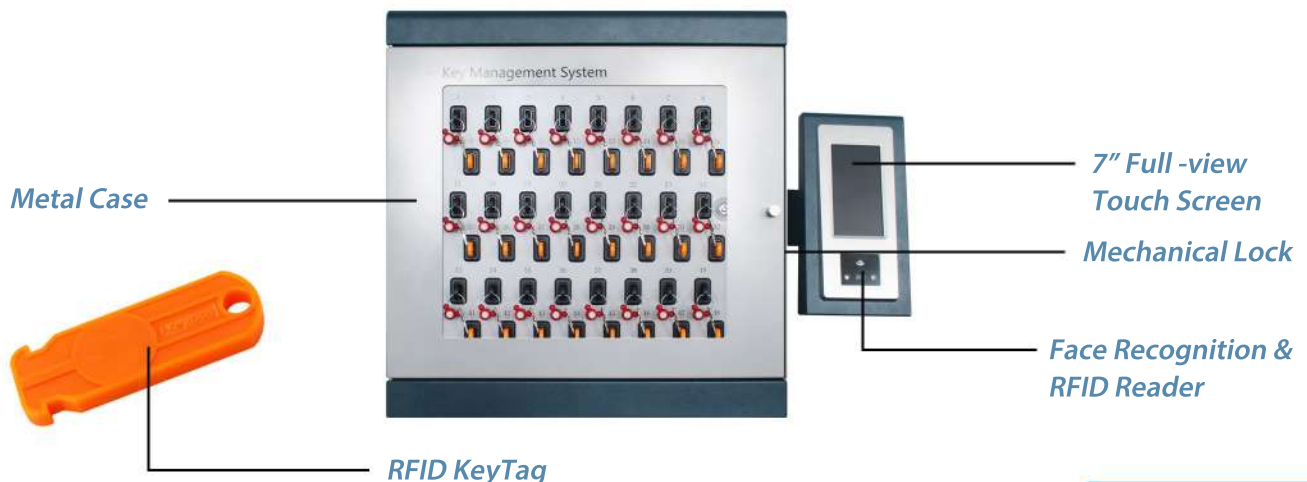

System compatible

The System is compatible and can be integrated into the company's access control, monitoring, attendance, ERP and other systems to achieve system networking.

Modular design

The Landwell Key Management System can be standard or tailored to suit the needs of different customers. The key module and the storage module can be combined in one system.