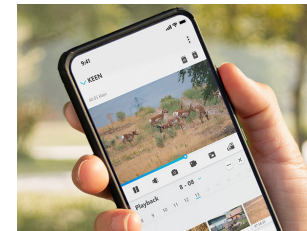

360° View in 2K Super HD

This pan-tilt trail camera can offer a 360° view in 2K super high resolution.

Solar-Powered or Battery-Powered

Works non-stop with a long-lasting 6000mAh battery and a solar panel.

No-Glow IR LEDs (940nm)

Easy to hide with camo design plus invisible lights. See animals without alerting them.

Animal Detection

Receive instant alerts with snapshots when an animal passes your camera.