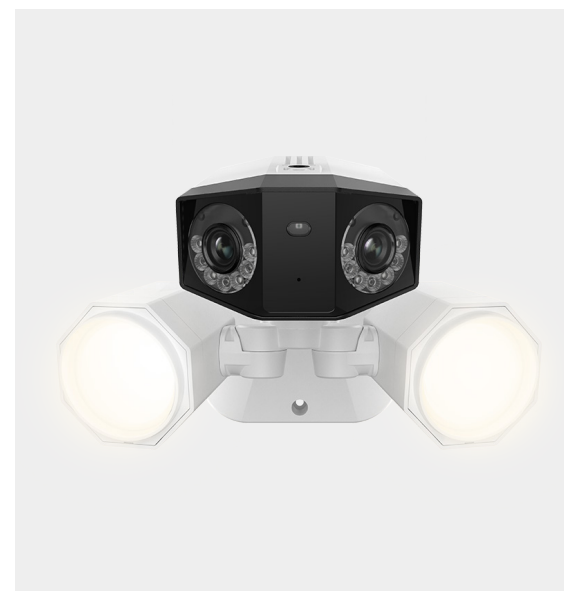

Reolink Duo Floodlight PoE

- 4K 8MP Ultra HD
- 180° Panorama
- Person/Vehicle/Pet Detection
- Two-Way Audio
- Color Night Vision
- Powerful Floodlights
- Time Lapse
- Power over Ethernet