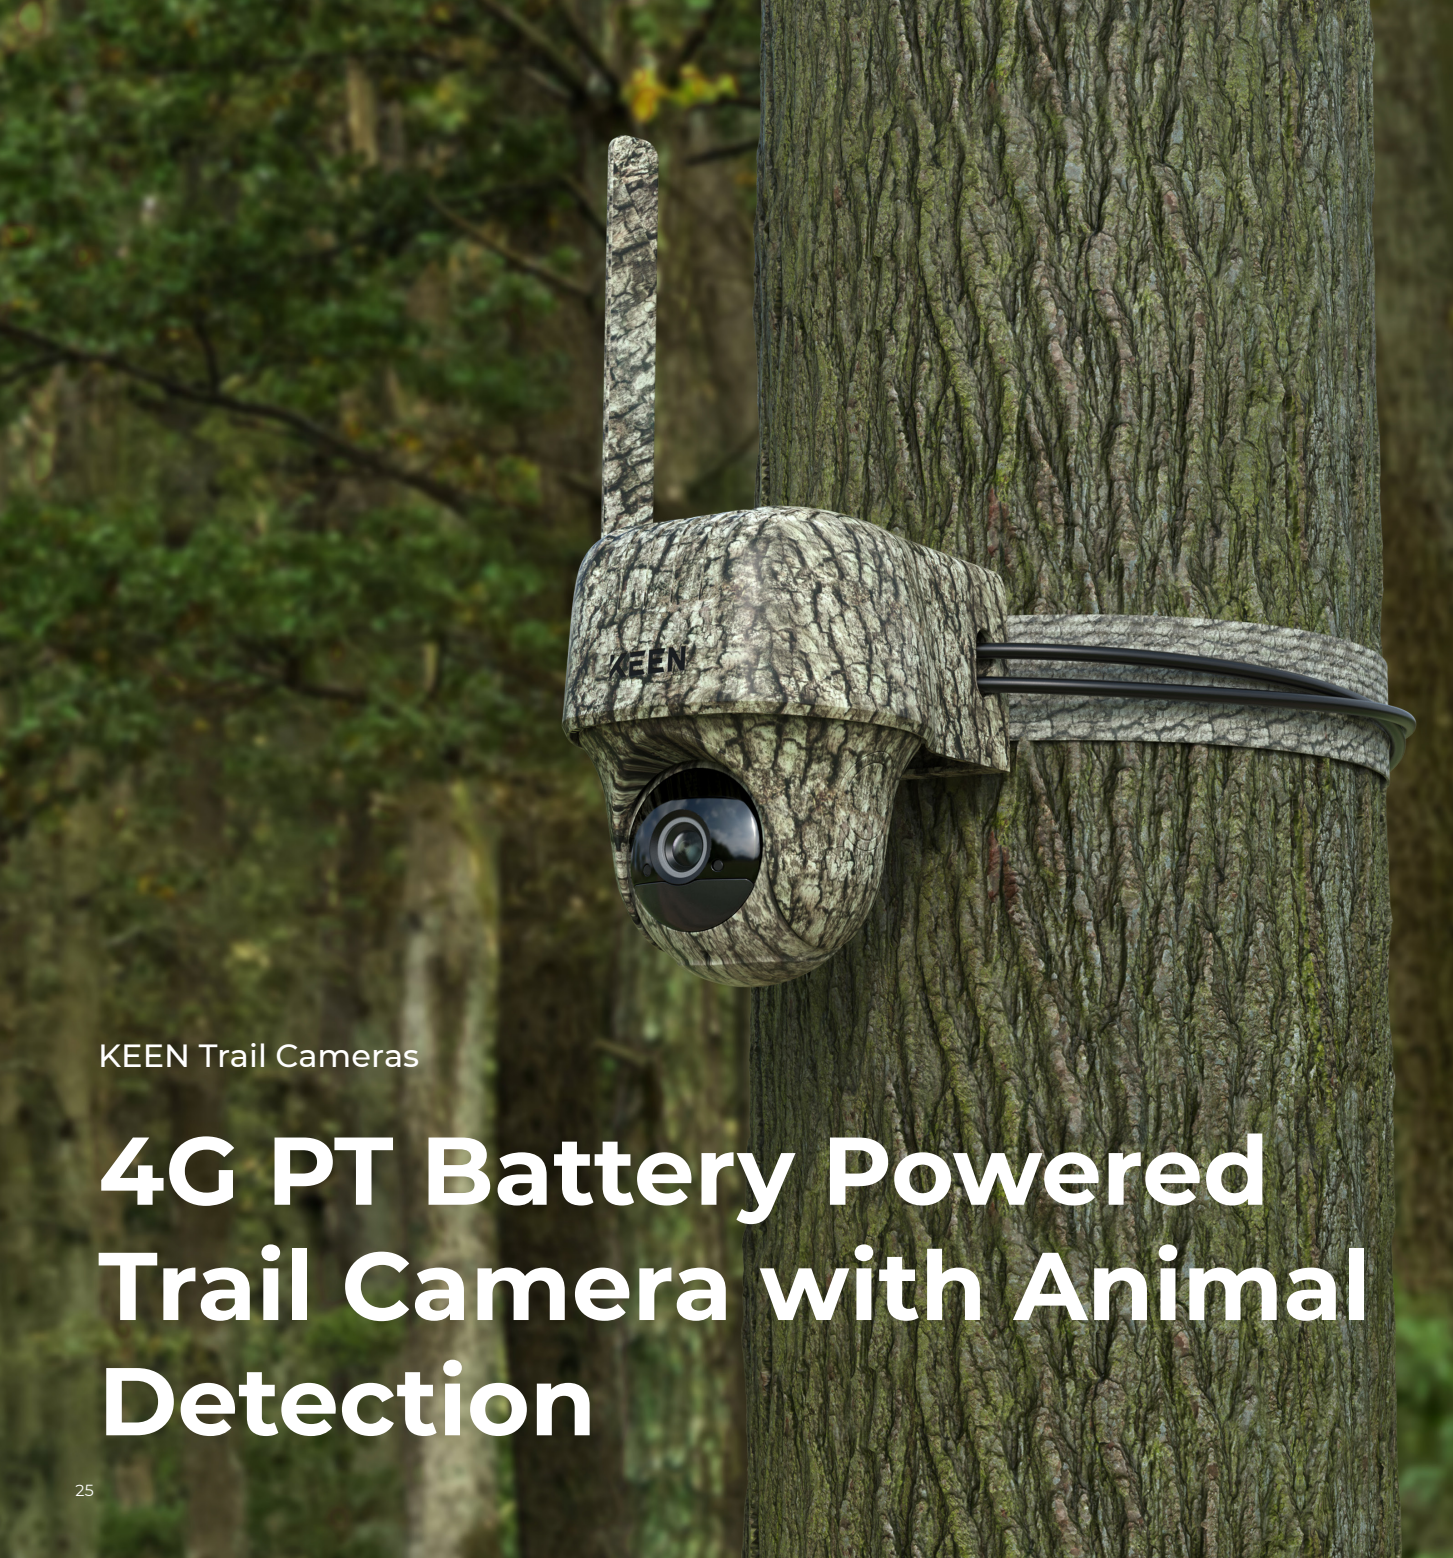

### Reolink Go PT Plus

- 2K 4MP Super HD
- 355° Pan & 140° Tilt
- Person/Vehicle Detection
- Two-Way Audio
- 4G LTE Network
- Battery/Solar Powered
- Weatherproof

### Reolink Go Plus

- 2K 4MP Super HD
- Person/Vehicle Detection
- Two-Way Audio
- 4G LTE Network
- Battery/Solar Powered
- Weatherproof

“

(For) anyone who doesn't have access to a reliable Wi-Fi signal—the Reolink Go Plus is a solid and unique camera option on the market.

”

 TechHive

“

After a year of viewing our construction site daily, we found this camera reliable, durable, and provides high quality video for a reasonable cost.

”

  
ai  
appleinsider

KEEN Trail Cameras

# 4G PT Battery Powered Trail Camera with Animal Detection

**KEEN**  
By Reolink

KEEN is dedicated to producing a series of trail cameras for outdoor enthusiasts. With the invisible IR LEDs and camouflage design, these battery cameras are expertly designed for nature exploration.