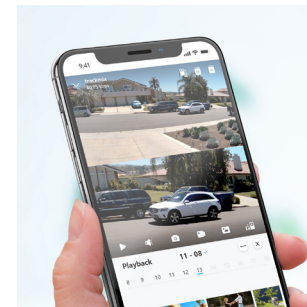

Color Night Vision

The spotlights allow you to see things in full color at night.