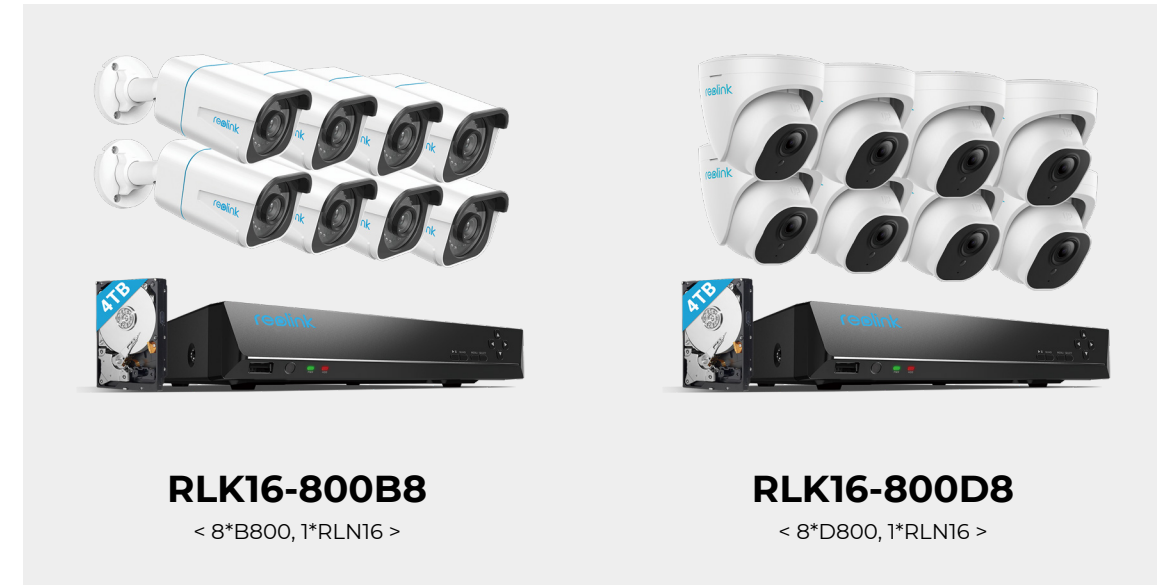

4K 16-Channel Smart PoE Security Camera System

- 4K 8MP Ultra HD
- Person/Vehicle Detection
- 24/7 Recording & Monitoring
- 4TB Built-in HDD (12TB Max. Capacity)
- Plug & Play
- Local/Remote Access
- High-Quality Night Vision
- Works with Reolink WiFi/PoE Cameras