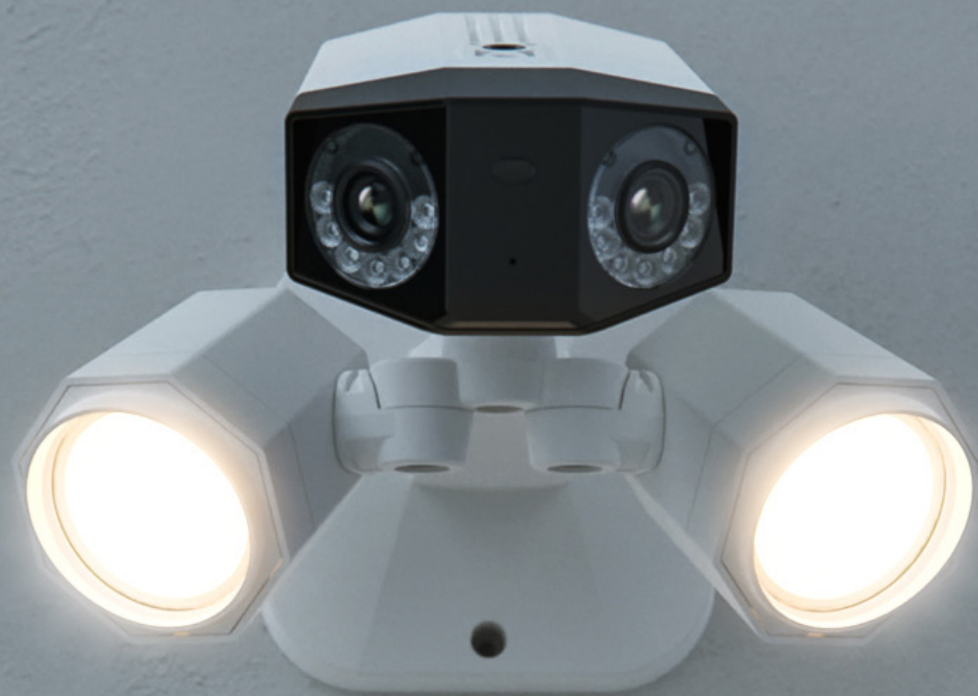

### Reolink Duo 2/Reolink Duo 2 LTE

- 2K+ 6MP Super HD
- 180° Panorama
- Person/Vehicle/Pet Detection
- Two-Way Audio
- Color Night Vision
- 5/2.4GHz WiFi or 4G LTE
- Time Lapse
- Battery/Solar Powered

## Wired Versions

### Reolink Duo 2 WiFi

- 4K 8MP Ultra HD
- 180° Panorama
- Person/Vehicle/Pet Detection
- Two-Way Audio
- Color Night Vision
- 5/2.4GHz Dual-Band WiFi
- Time Lapse
- DC Powered

### Reolink Duo 2 PoE

- 4K 8MP Ultra HD
- 180° Panorama
- Person/Vehicle/Pet Detection
- Two-Way Audio
- Color Night Vision
- Time Lapse
- Power over Ethernet

Reolink Dual-Lens Cameras: Duo Series