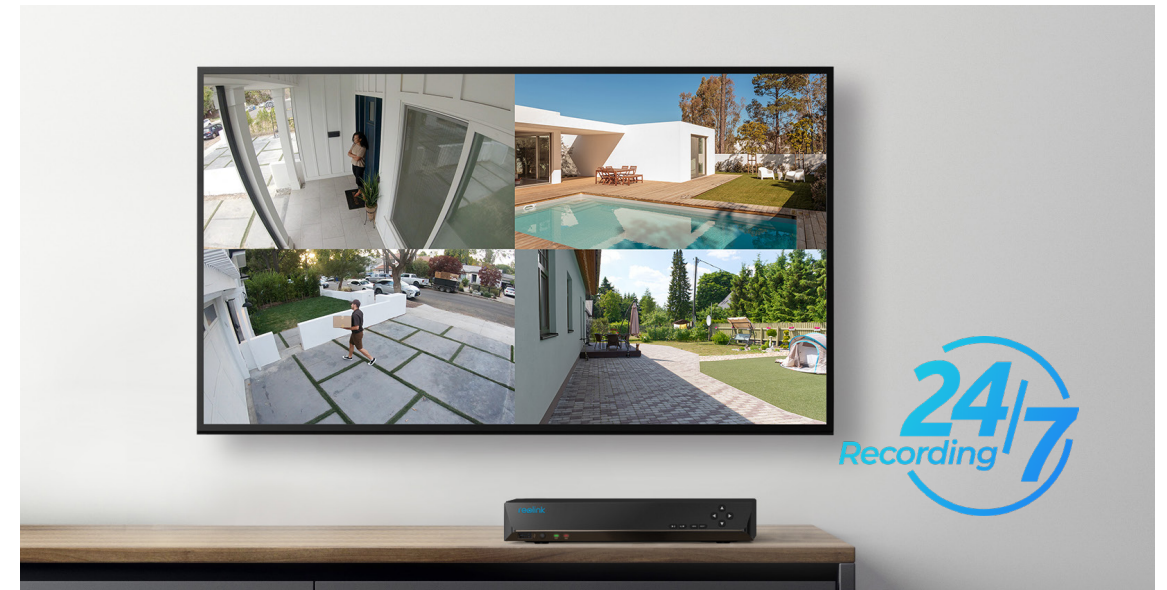

Reolink NVRs

RLN36

- 36 Channels
- Supports up to 12MP
- Configurable Alarm I/O
- Two-Way Audio via NVR
- 48TB Max. Capacity
- Works with Reolink WiFi/PoE Cameras

RLN8/16

- 8/16 Channels
- Supports up to 12MP
- 2/4TB Built-in HDD (12TB Max. Capacity)
- Plug & Play
- Local/Remote Access
- Works with Reolink WiFi/PoE Cameras