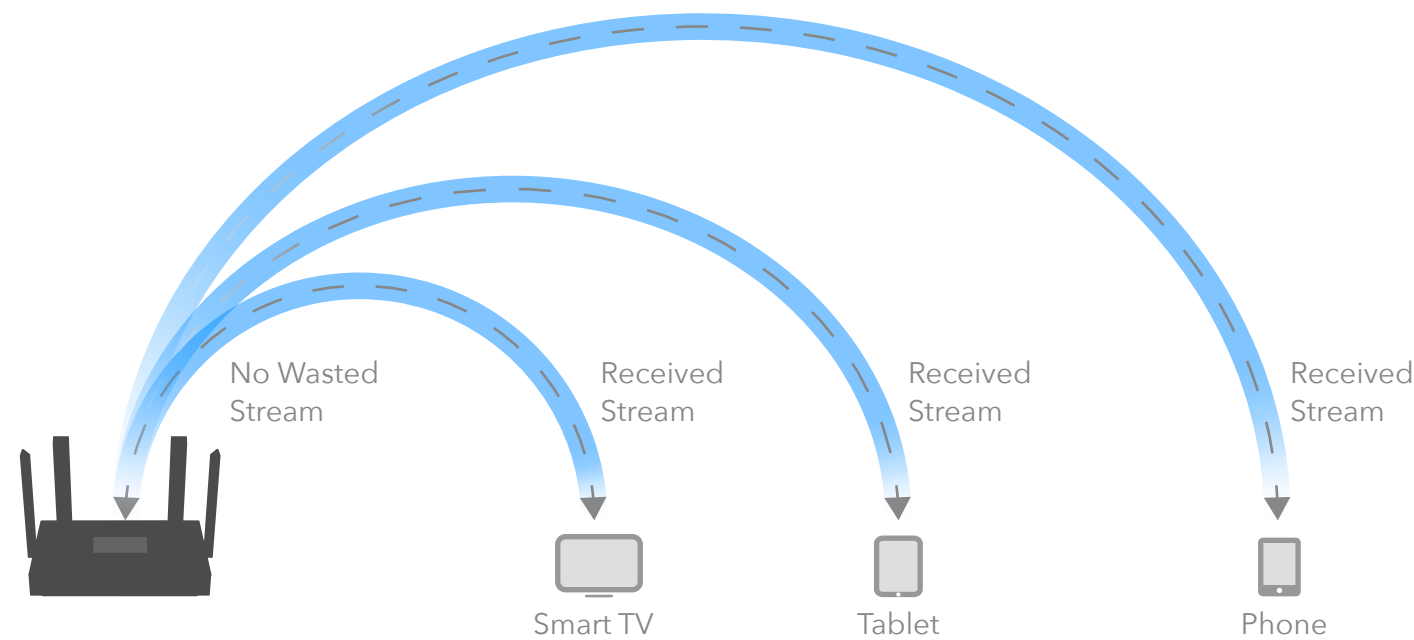

Features

Extensive Coverage: Beamforming, and four antennas combine to deliver focused reception to devices far away.

MU-MIMO