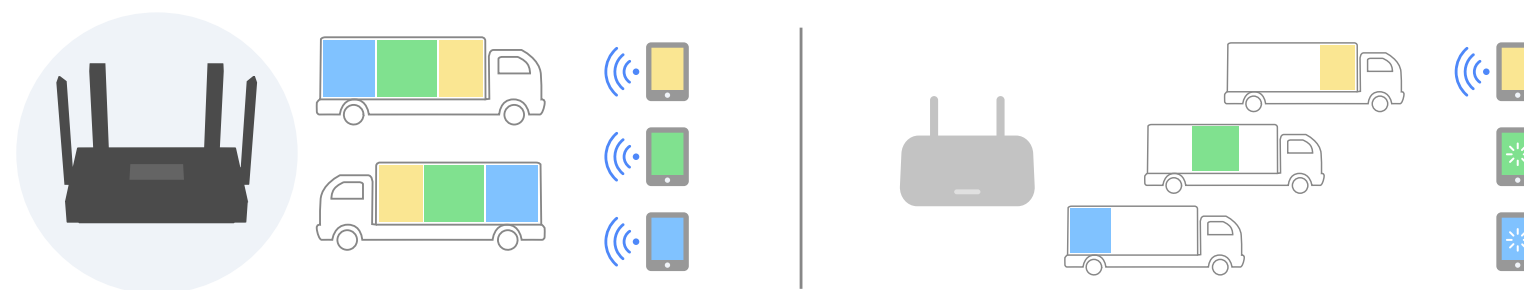

Dual-Band

MU-MIMO

Wi-Fi 6 - The Most Powerful Wi-Fi Ever

4X
more capacity

Mobile Phone, Laptop, Smart bulb, game, IP camera, TV, Smart speaker, Mobile Phone, Robotic Vacuum

38%
faster with Gigabit Wi-Fi

Wi-Fi 6 / 5 GHz 1201 Mbps

Wi-Fi 5 / 5 GHz 867 Mbps

100%
backwards compatibility

8K, Wi-Fi 6, Wi-Fi 5, Wi-Fi 4

Up to 1.5 Gbps Wi-Fi 6 Speed: Enjoy smooth streaming, downloading, and gaming with extremely fast Wi-Fi 6 Speed.

Features

Extensive Coverage: Beamforming, and four antennas combine to deliver focused reception to devices far away.

MU-MIMO

OFDMA

Without OFDMA

More Devices: Wi-Fi 6 uses OFDMA to improve capacity and efficiency of your network, so more devices can connect without slowing down your Wi-Fi.