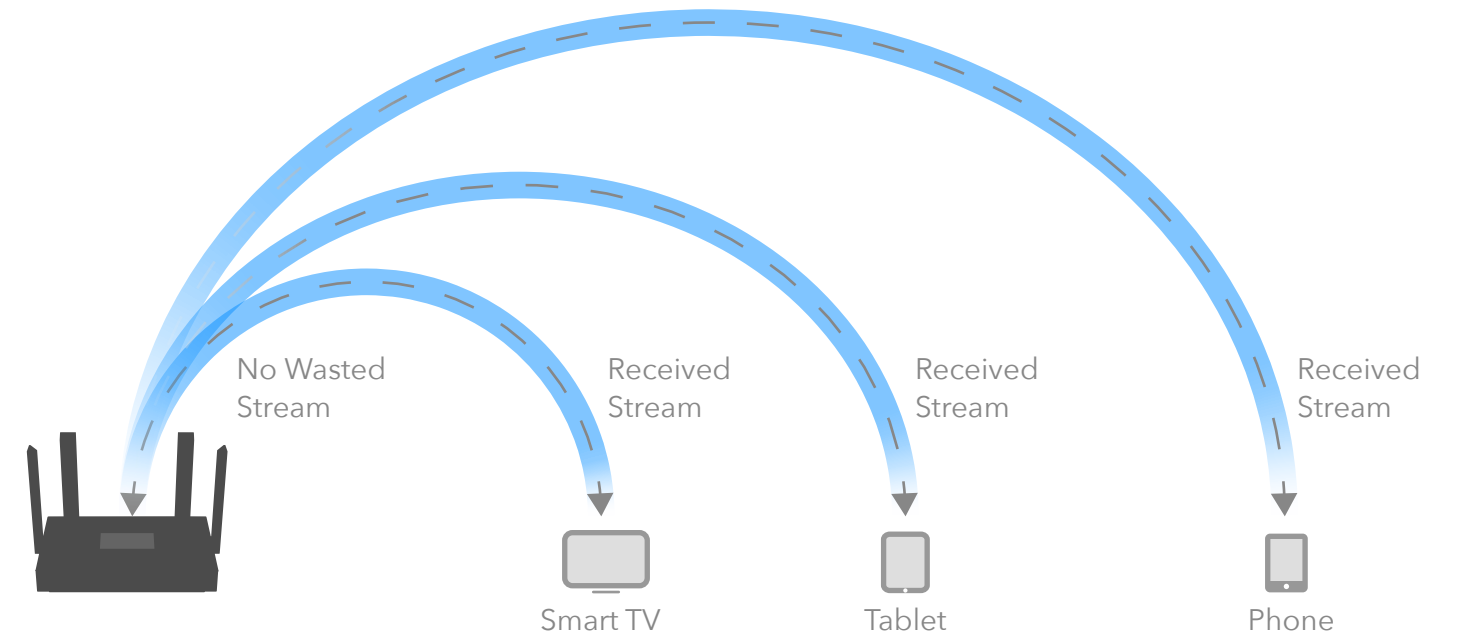

Features

Extensive Coverage: Beamforming, and four antennas combine to deliver focused reception to devices far away.

DL/UL MU-MIMO